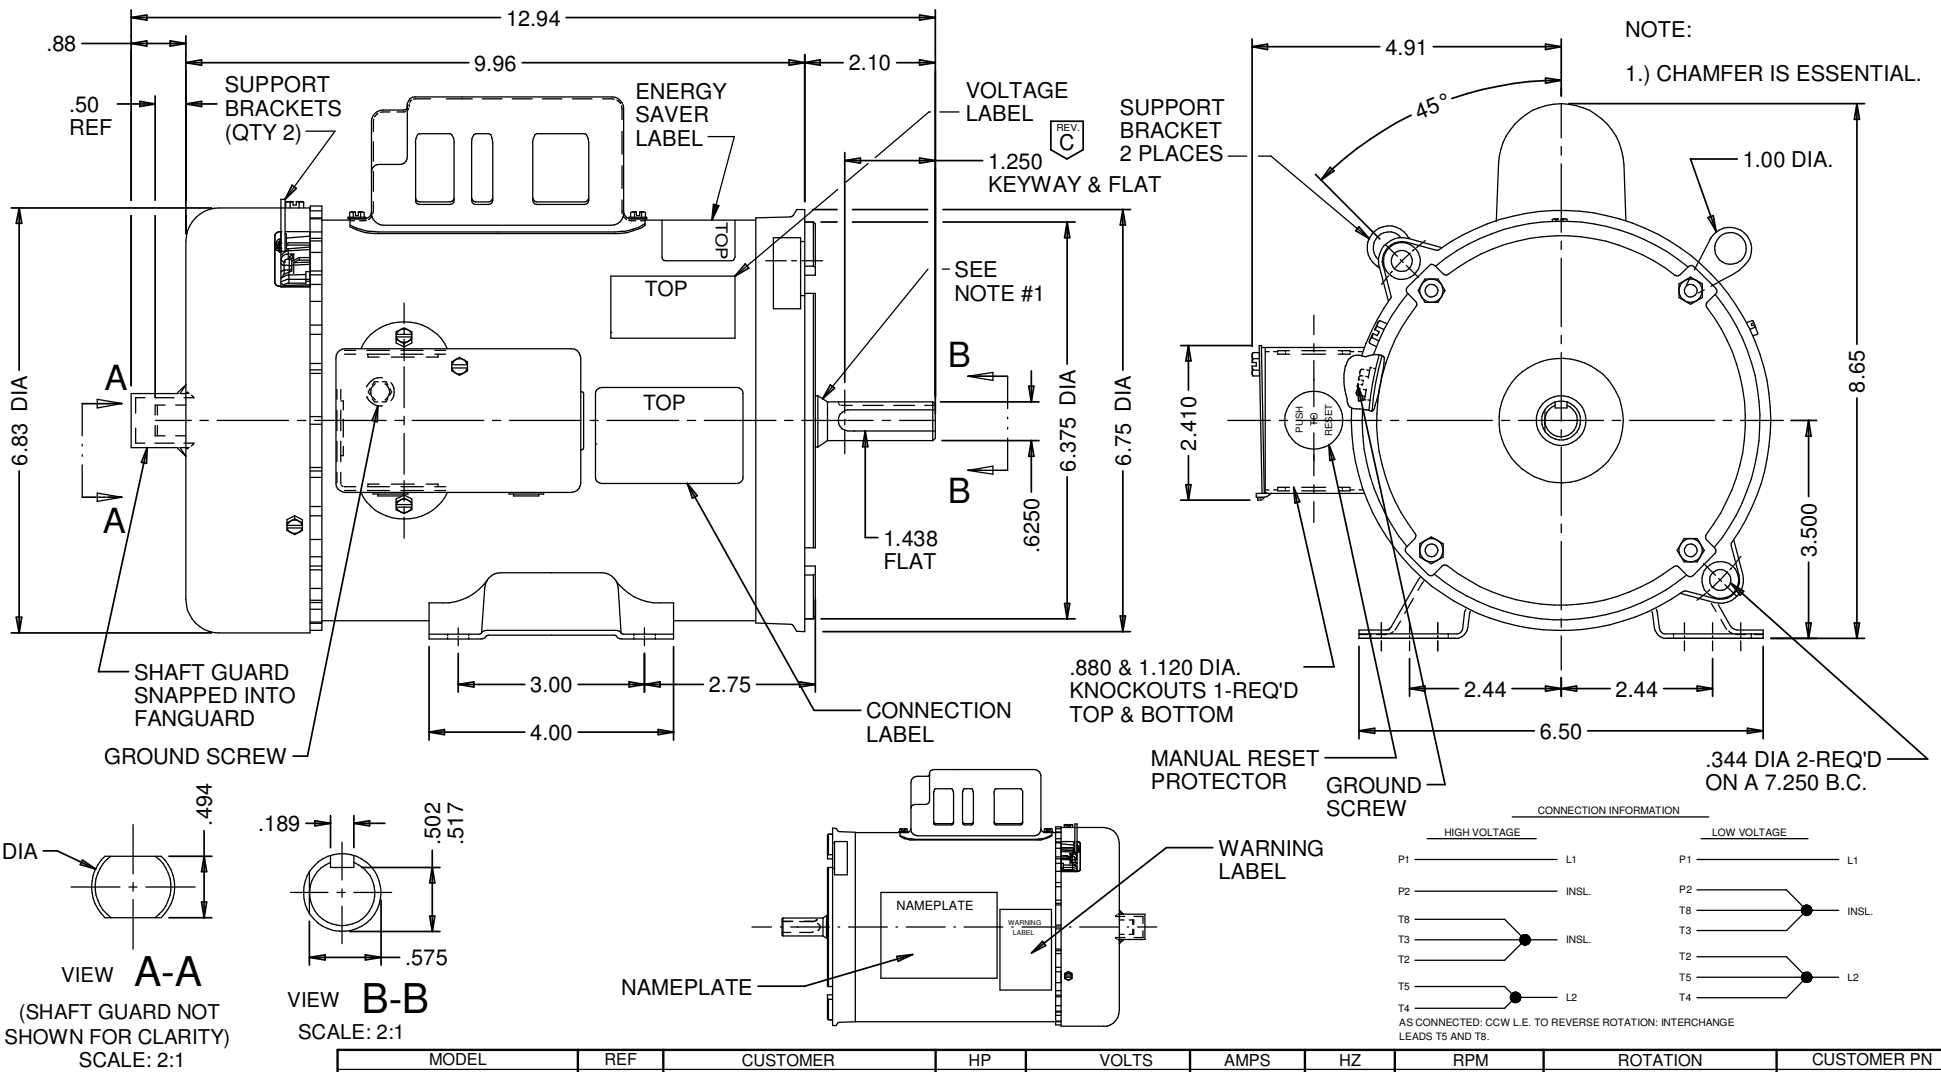

AMPRO ELECTRIC LTD.

www.shopampro.com | www.amproelectric.com | 1-800-361-3509

MODEL	REF	CUSTOMER	HP	VOLTS	AMPS	HZ	RPM	ROTATION	CUSTOMER PN			
C63BXGJL-1192	--	USEM	1	115/208-230	12.8/6.5-6.4	60	1725	REVERSIBLE	FD1CM2PZY			
REVISION RECORD FOR: C9975-00				INFORMATION DISCLOSED ON THIS DOCUMENT IS CONSIDERED PROPRIETARY AND SHALL NOT BE REPRODUCED OR DISCLOSED WITHOUT WRITTEN CONSENT OF NIDEC MOTOR CORPORATION						NIDEC MOTOR CORPORATION		
SHEET NUMBER	REV	UPDATED LENGTH OF FLAT FROM 1.438 TO 1.250										
1 OF 1	C											
REVISION DATE				ALL DIMENSIONS ARE FOR REFERENCE ONLY UNLESS TOLERANCE IS GIVEN								
15-APR-14				TITLE						CODE	ITEM NO.	SIZE
ISSUED BY		REVIEWED BY		ENGINEER APPROVED		ASSEMBLED VIEW			V01	793365	B	
R. MORALES		M. SCHUETTE		C. ROESSLER								