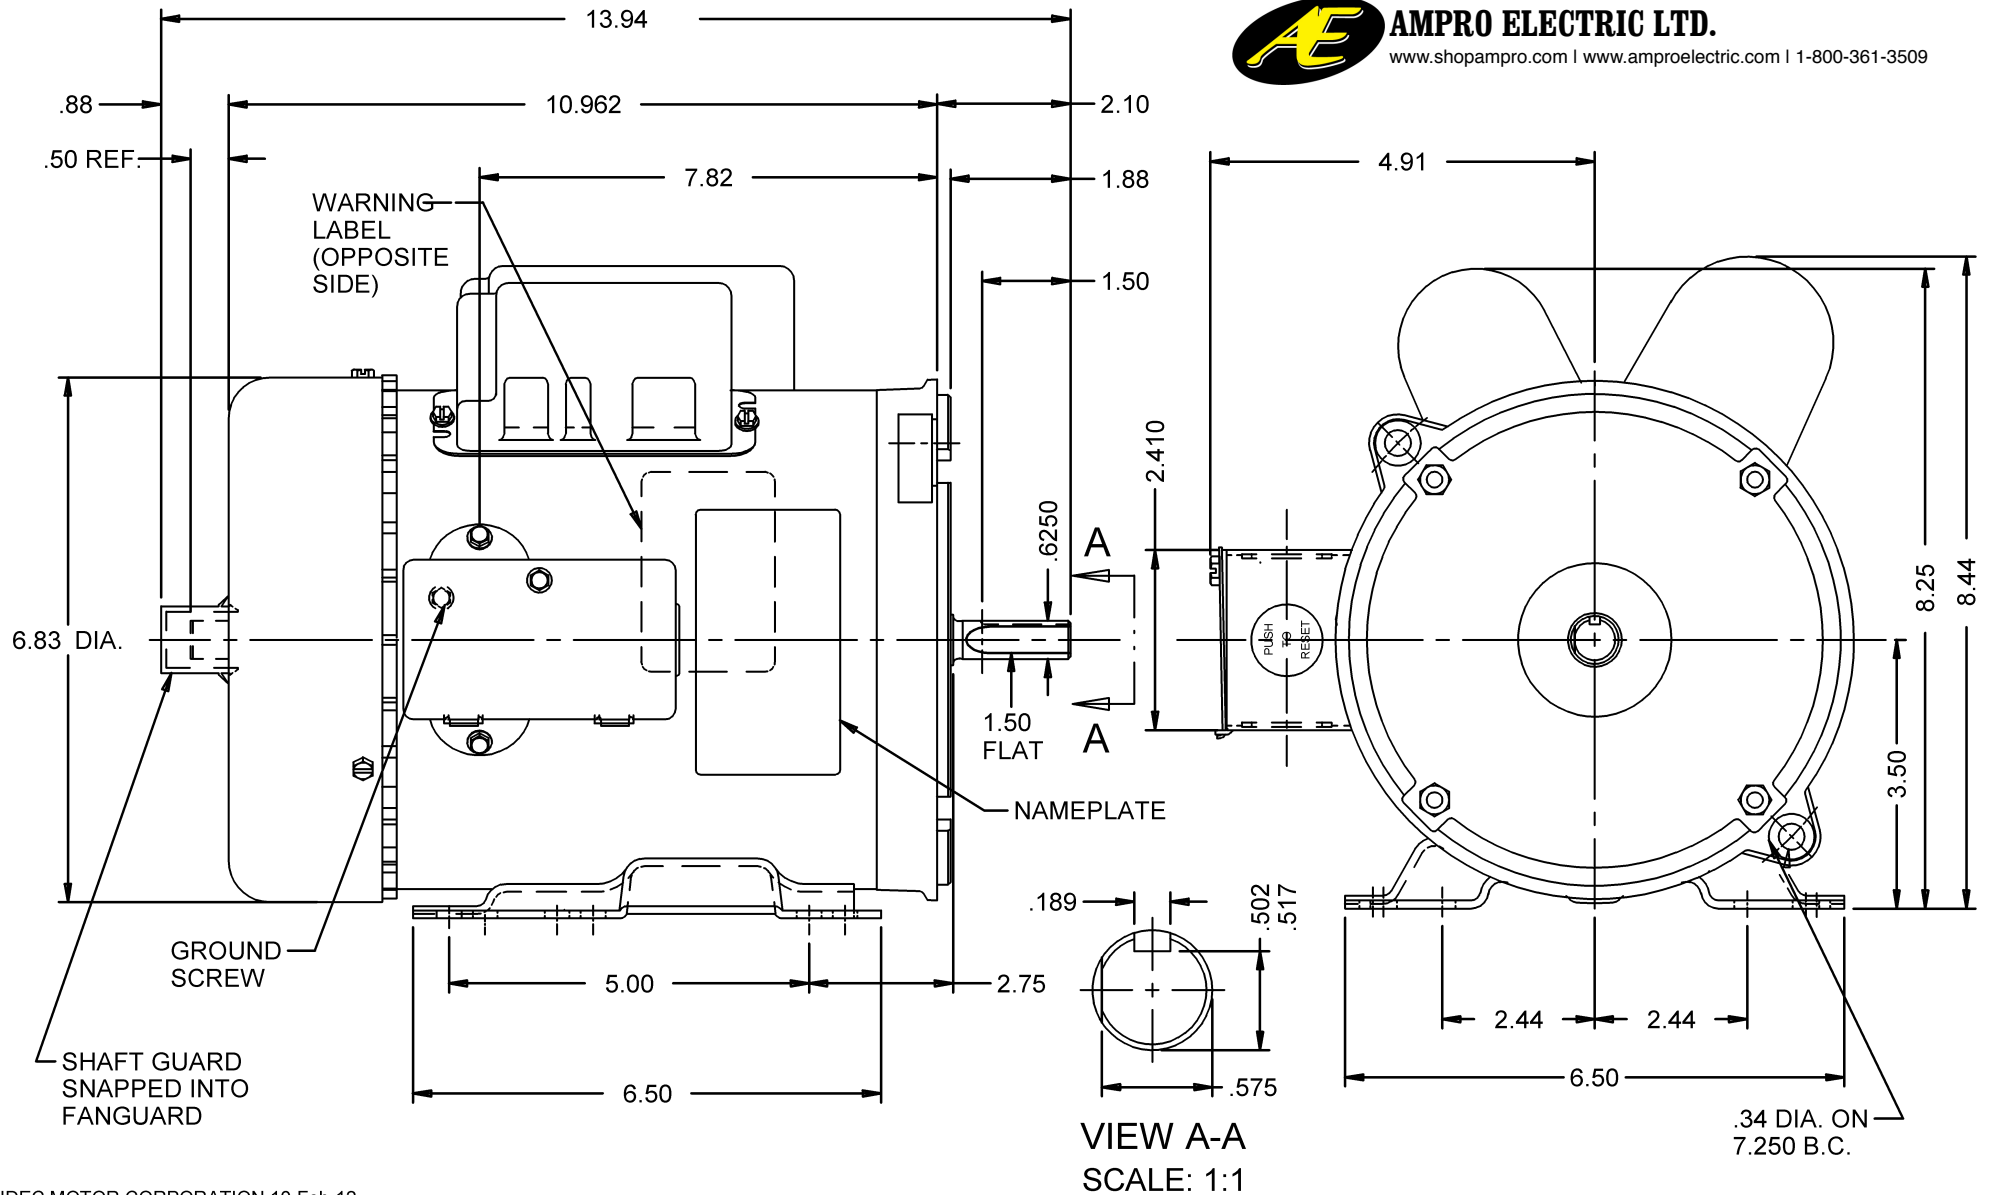

AMPRO ELECTRIC LTD.

www.shopampro.com | www.amproelectric.com | 1-800-361-3509

NIDEC MOTOR CORPORATION 10-Feb-12

MODEL	REF	CUSTOMER	HP	VOLTS	AMPS	HZ	RPM	ROTATION	CUSTOMER PN
T63BXGJM-1156	--	USEM	1 1/2	115/230	16.2/8.1	60	1725	REVERSIBLE	FD32CM2PHZY

SHEET NUMBER	REV	REVISION RECORD FOR: C4997-14
1 OF 1	C	UPDATED BACKGROUND TO NIDEC.
REVISION DATE		
10-FEB-12		

INFORMATION DISCLOSED ON THIS DOCUMENT IS CONSIDERED PROPRIETARY AND SHALL NOT BE REPRODUCED OR DISCLOSED WITHOUT WRITTEN CONSENT OF NIDEC MOTOR CORPORATION

ALL DIMENSIONS ARE FOR REFERENCE ONLY UNLESS TOLERANCE IS GIVEN

NIDEC MOTOR CORPORATION		REV. C
TITLE	CODE	ITEM NO.
ASSEMBLED VIEW	V01	737935
SIZE	A	

ISSUED BY	REVIEWED BY	ENGINEER APPROVED
B. ANDRADE	J. I. SALAZAR	J. I. SALAZAR